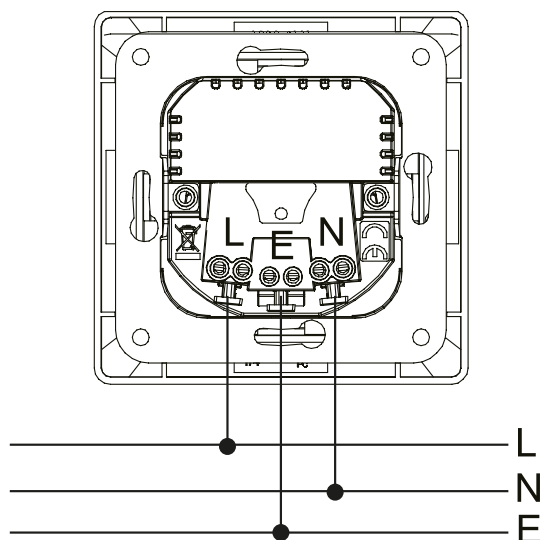

Specification:

Rated Power	230 V~ 50 Hz, 16 A, 3600 W max.
USB Outputs	USB-C1/C2: 5 V/3 A (15 W), 9 V/2.77 A (25 W), 12 V/2.08 A (25 W max.) USB-C1+C2: 5 V/3 A (15 W max.) Total output: 25 W max.
PD Standard	PD 3.0
Degree of Protection	IP20
Color	White
Dimensions with Frame	80 x 80 mm
Dimensions without Frame	55 x 55 mm
Installation Depth	29.5 mm

Installation:

1. Connect the wires and install the receptacle into the wall.
2. Install the panel and screw the socket onto the receptacle.

PA0331

Made in China

*The specifications and pictures are subject to change without prior notice.
*All trade names referenced are the registered trademarks of their respective owners.

Circuit Drawing:

Package Contents:

- » 1 x 2-Port USB-C Wall Outlet
- » 1 x User Manual

Package Information:

- » Packing Dimension: 82 x 85 x 45 mm
- » Packing Weight: 0.107 kg
- » Carton Dimension: 490 x 380 x 280 mm
- » Carton Q'ty: 100 pcs
- » Carton Weight: 14 kg